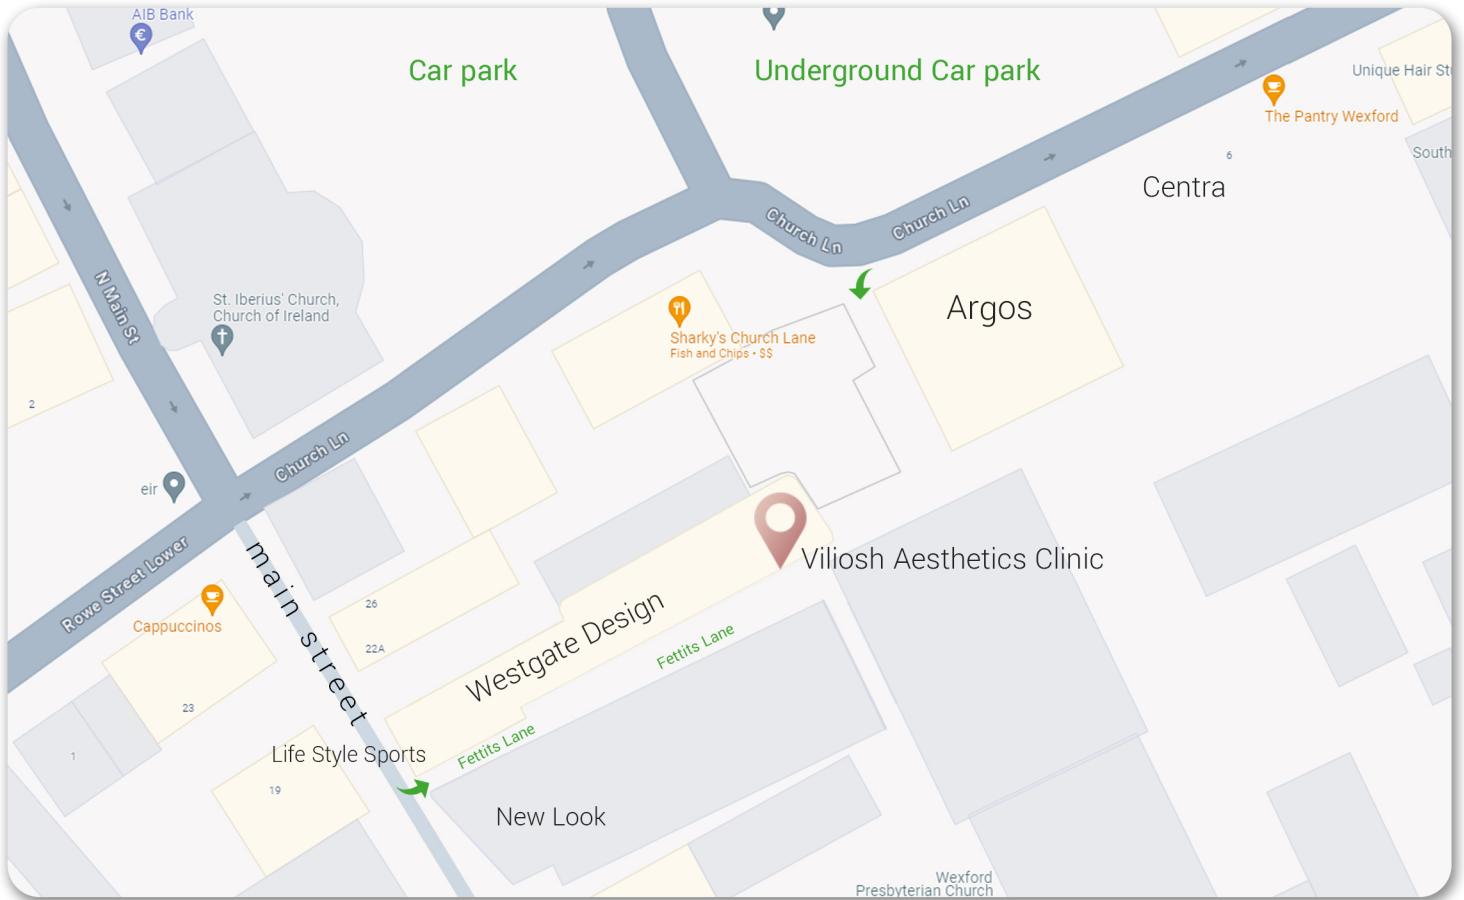

Viliosh Aesthetics Clinic Location Guide Wexford Town

When you come from the main street, take Fetfits Lane, which is located between Life Style Sports and New Look. Go to the bottom of the lane; we are located **on the left side, beside the entrance to WestGate Design Restaurant.**

View from the main street:

1. Take the **Fetfits lane**

2. Go to the **bottom of the lane**

Car parks: open car park in front of Centra: €2.20 per hour.

Underground car park: €2.20 per hour.

For more information, or if you have difficulty finding us, please call reception: **0861920909.**